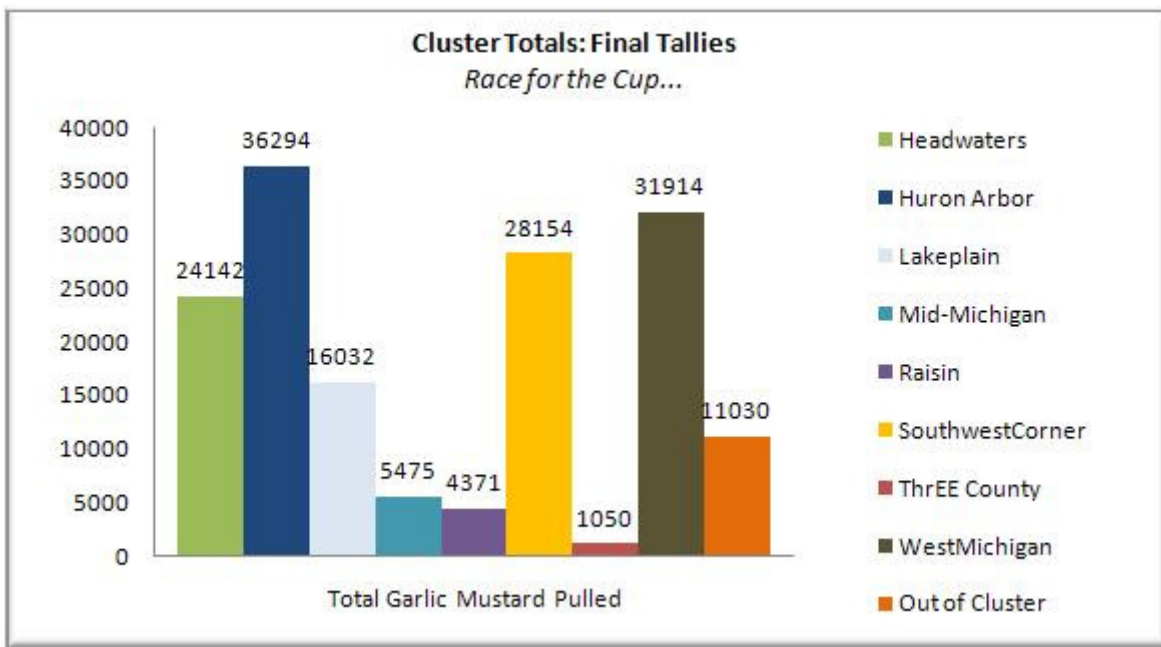

2009 Stewardship Network Garlic Mustard Challenge Statistics

Total Pulled: 158,462 pounds

The Cluster Cup goes to... the Huron Arbor Cluster with 36,294 lbs!

How much Garlic Mustard Pesto could we have made with our total? 103, 856 batches

Our total pulled garlic mustard would fit into 5,282 filled 30 gallon trash bags

Number of Participants:

Number of Organizations Participated: 103

Garlic Mustard Pulling Efficiency Rates: Pounds pulled per person hour
*[pounds pulled/(participants*hours) or lbs/(p*h)]*