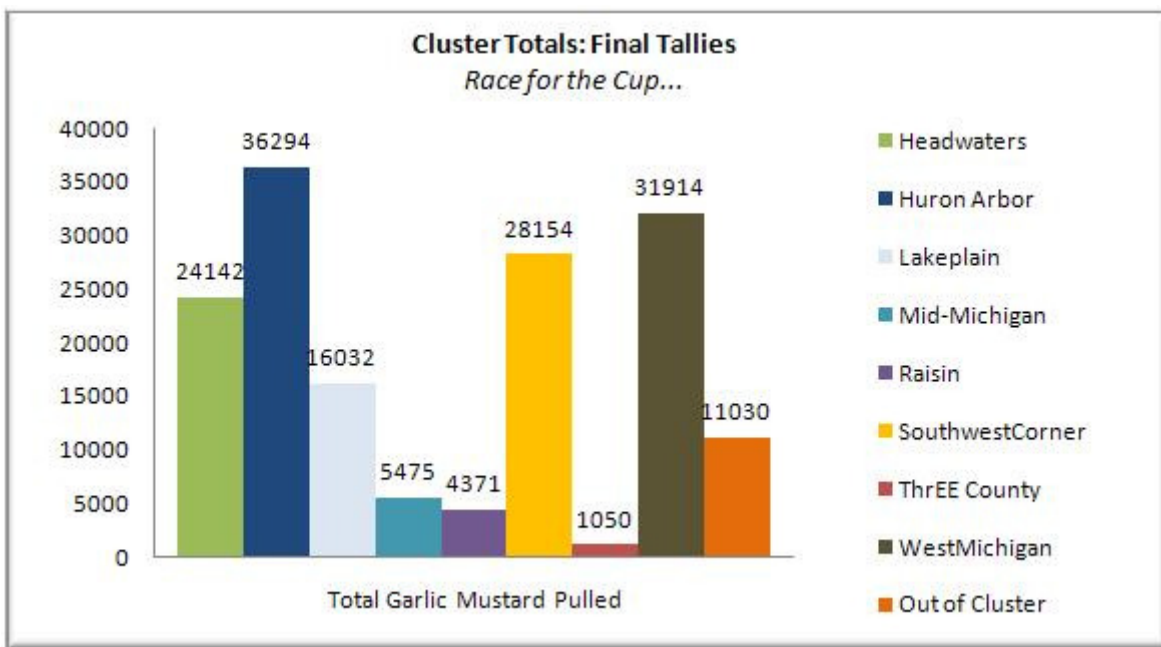

## 2009 Garlic Mustard Statistics

**Total Pulled: 158,462 pounds**

**The Cluster Cup goes to... the Huron Arbor Cluster with 36,294 lbs!**

How much Garlic Mustard Pesto could we have made with our total? 103, 856 batches

Our total pulled garlic mustard would fit into 5,282 filled 30 gallon trash bags

Number of Participants:

Number of Organizations Participated: 103

**Garlic Mustard Pulling Efficiency Rates:** Pounds pulled per person hour  
[pounds pulled/(participants\*hours) or lbs/(p\*h)]